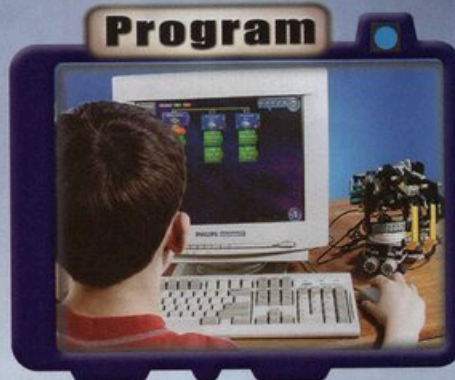

Program

Use "drag-and-drop" commands to tell your robot what to do. "Big Block" commands make it easy to create complex programs. You'll be amazed by what your creation can do!